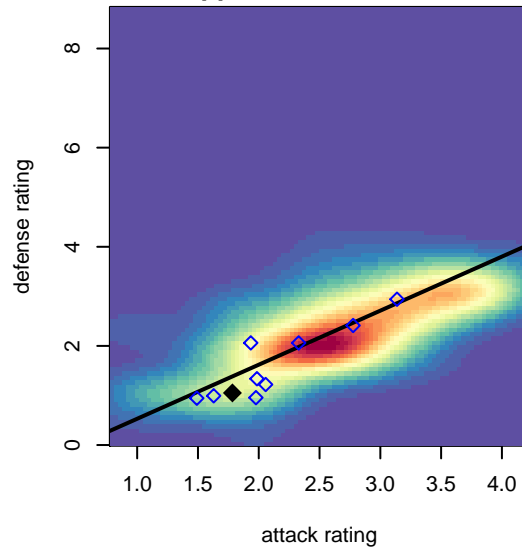

Crossfire Select Perry B01

Crossfire Select SC
 Redmond, WA
 B01 total strength=1209
 attack=5.95 defense=2.86
 fall league = NPSL DIVISION 3 (01) U17

alt names used:
 Crossfire Select B01 Perry
 CFS B01 – Silver – Perry

Venues played:
 2017 Crossfire Select U18 Gold
 2017 NPSL DIVISION 3 (01) U17
 2017 Founders Cup B01 Div A

Crossfire Select Perry B01
 Dots are actual minus expected GF (blue circles) and GA (red triangles).
 Blue line is smoothed change in attack strength. Red is smoothed change in defense strength.

**attack and defense variance (black dot)
relative to other teams
and top 10 in region**

**attack and defense rating
relative to others at age
and all opponents in last 13 months**

Performance relative to 13 month average