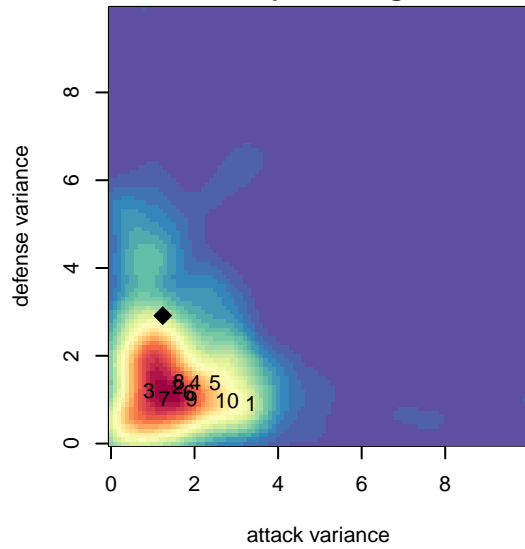

Crossfire Select Perry B01

Crossfire Select SC
 Redmond, WA
 B01 total strength=1209
 attack=5.95 defense=2.86
 fall league = NPSL DIVISION 3 (01) U17

alt names used:
 Crossfire Select B01 Perry
 CFS B01 – Silver – Perry

Venues played:
 2017 Crossfire Select U18 Gold
 2017 NPSL DIVISION 3 (01) U17
 2017 Founders Cup B01 Div A

Crossfire Select Perry B01
 Dots are actual minus expected GF (blue circles) and GA (red triangles).
 Blue line is smoothed change in attack strength. Red is smoothed change in defense strength.

**attack and defense variance (black dot)
relative to other teams
and top 10 in region**

**attack and defense rating
relative to others at age
and all opponents in last 13 months**

Performance relative to 13 month average