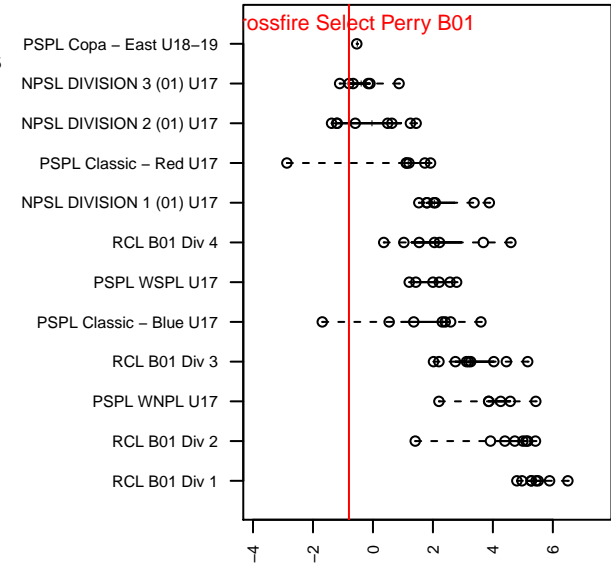

Crossfire Select Perry B01

Crossfire Select SC
 Redmond, WA
 B01 total strength=1209
 attack=5.95 defense=2.86
 fall league = NPSL DIVISION 3 (01) U17

alt names used:
 Crossfire Select B01 Perry
 CFS B01 – Silver – Perry

Venues played:
 2017 Crossfire Select U18 Gold
 2017 NPSL DIVISION 3 (01) U17
 2017 Founders Cup B01 Div A

Crossfire Select Perry B01
 Dots are actual minus expected GF (blue circles) and GA (red triangles).
 Blue line is smoothed change in attack strength. Red is smoothed change in defense strength.

**attack and defense variance (black dot)
relative to other teams
and top 10 in region**

**attack and defense rating
relative to others at age
and all opponents in last 13 months**

Performance relative to 13 month average